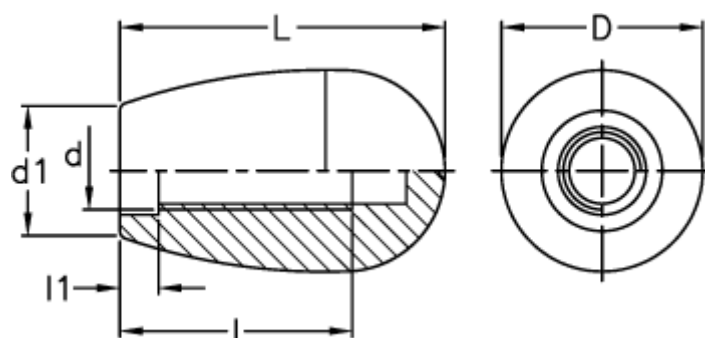

# Data Sheet

Article number: 2304021401  
Description: E+G Handle  
I.222/90-M14

## Measures

---

d = M14

D = 41

d1 = 25

l = 55

L = 87

l1 = 14